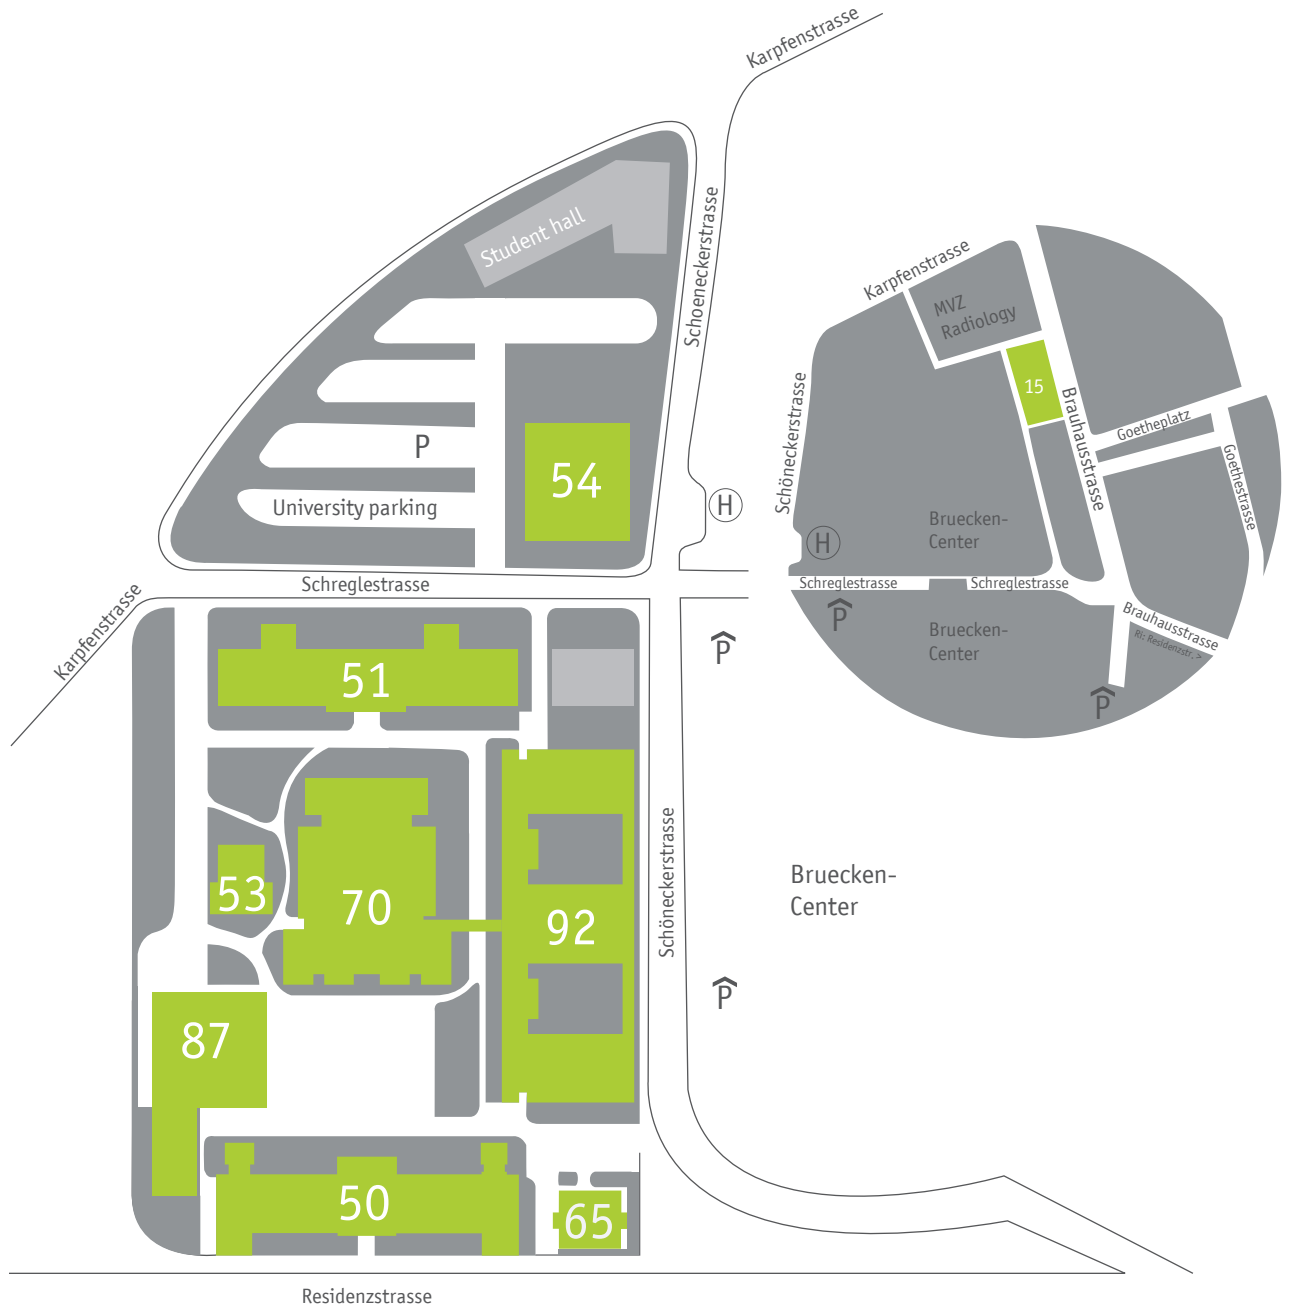

CAMPUS PLAN

HOCHSCHULE
ANSBACH

IMPORTANT SITES

Buildings

15	School of Business and Technology Biomass Institute
50	Business Courses IT-Services Language Center Hans-Maurer-Auditorium
51	Engineering Courses and Laboratories Facility Management
53	Engineering Courses Mailroom
54	Campus Center Gerhard-Mammen-Auditorium
65	University Management Service Center Research and Transfer
70	Library Lena-Auditorium Engineering Laboratories
87	Cafeteria
92	Media and Engineering Courses and Laboratories Senate Hall

Rooms

Gerhard-Mammen-Auditorium	54.0.1
Hans-Maurer-Auditorium	50.2.1
Lena-Auditorium	70.1.5
Library	70.0
IT-Services	50.1.East
Language Center	50.1.West
Office Faculty of Business	50.2.16
Office Faculty of Engineering	92.2.42
Office Faculty of Media	92.2.9
Campus Center	54.0.West
Cafeteria	87
Senate Hall	92.2.25/26
Mailroom	53.0.2
Room of Encounter	51.1.East